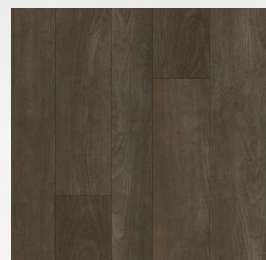

MINERAL ASH | 486
PT001-486
Painted Bevel
Size - MULTI, 5, 7, 9