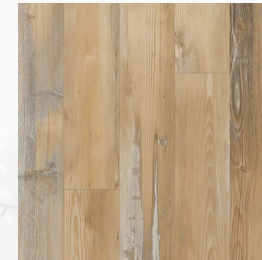

NOEL | 510

PT001-510

Microbevel

Size - 9" X 60"