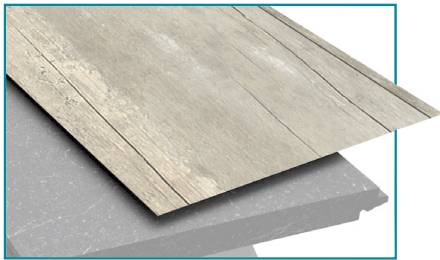

DESIGN LAYER

Stretch your imagination with Extreme high-definition designs, featuring dramatic wood and stone visuals with deep authentic textures for unforgettable floors.

RIGID COMPOSITE CORE

Premium composite core provides Extreme durability and the industry's only dent-proof warranty. Pergo Extreme offers a truly worry-free flooring solution.