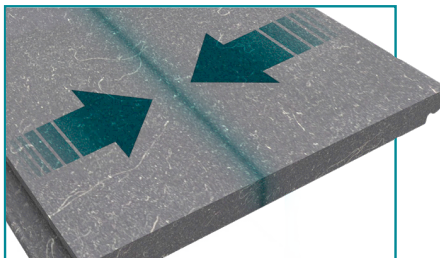

RIGID COMPOSITE CORE

Premium composite core provides Extreme durability and the industry's only dent-proof warranty. Pergo Extreme offers a truly worry-free flooring solution.