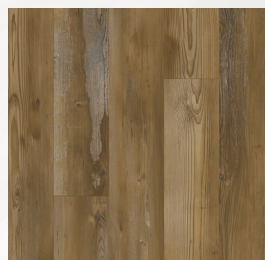

MORNING LAKE HOUSE | 440
PT001-440
Microbevel
Size - 9" X 60"