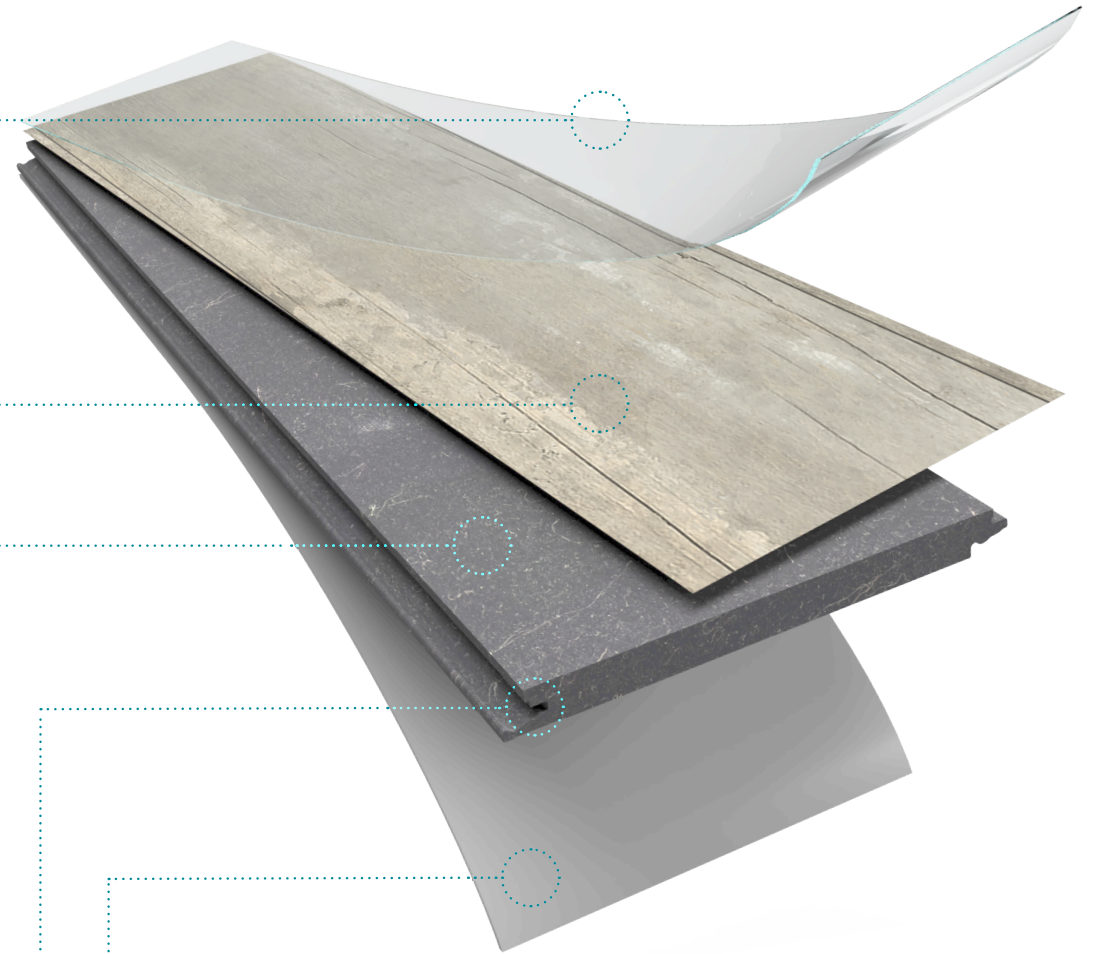

DESIGN LAYER

Stretch your imagination with Extreme high-definition designs, featuring dramatic wood and stone visuals with deep authentic textures for unforgettable floors.

RIGID COMPOSITE CORE

Premium composite core provides Extreme durability and the industry's only dent-proof warranty. Pergo Extreme offers a truly worry-free flooring solution.

LOCKING SYSTEM

The UNICLIC® system installs with Extreme ease. Once assembled, pretension keeps joints tight for 100% waterproof floors.

ATTACHED PAD

Each plank includes attached cushion, providing Extreme density for enhanced stability and natural sound underfoot.