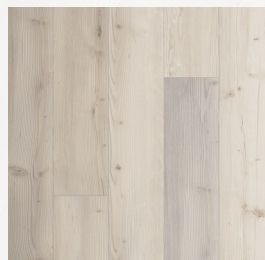

IVY SHADOWS | 336
PT001-336
Microbevel
Size - 9" X 60"