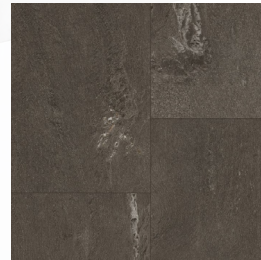

MERMAID STONE | 499