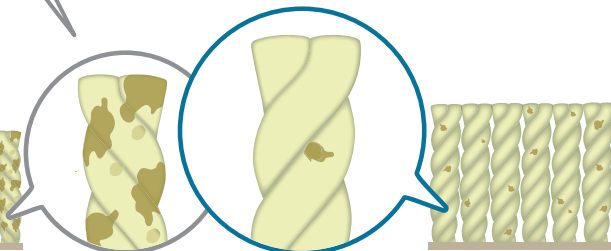

PERFORMANCE-TESTED

Choosing the right carpet can be overwhelming. Wear-Dated PET eliminates the carpet-buying guesswork with its quality standards, testing and proven performance. Wear-Dated carpets have been proven for over 30 years and time-tested in over 14 million American homes.

Wear-Dated PET carpets featuring Continuum technology undergo a patented process to strengthen the fiber and remove the dirt-attracting residue found on other PET carpets. This multi-step purification process ensures that Wear-Dated carpets resist the dirt, grime and contaminants that cause other PET carpets to become dingy over time.

COMPETITIVE UN-PURIFIED CARPET

MOHAWK PURIFIED CARPET